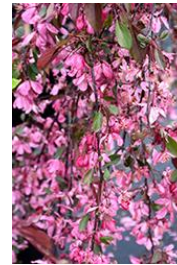

Fruit Trees - Delivered in 1 -1 Gallon Pot

Dolgo Crabapple (Malus "Dolgo")**

- 🌱 Fragrant white flowers in spring followed by tasty tart red crabapples
- 🌱 The pointy leaves turn yellow in the fall
- 🌱 Great for lawn specimen and other accents
- 🌱 Slow to medium growth rate
- 🌱 Height 20 feet, Spread 16 feet

Schubert Chokecherry ** (Prunus virginiana Schubert")

- 🌱 Clusters of white blossoms in spring
- 🌱 Leaves turn deep purple in summer
- 🌱 Slow to medium growth rate
- 🌱 May require regular pruning
- 🌱 Height: up to 25 feet, Spread 13 feet

Small Trees & Shrubs- Delivered in 5-10 Gallon Pot

Japanese Tree Lilac (*Syringa reticulata* "Ivory Silk") **

- 🌿 Upright spreading tree with dark cherry brown bark
- 🌿 Green foliage in summer turns yellow in fall
- 🌿 Large panicles of fragrant creamy white flowers
- 🌿 Useful as a small specimen tree
- 🌿 Requires full sun and well-drained soil
- 🌿 Height 16 feet, Spread 10 feet

Royal Beauty Weeping Crab (*Malus* 'Royal Beauty') **

- 🌿 Hardy weeping flowering crab with cascading purple foliage and showy pink flowers in spring
- 🌿 Small dark red fruit in the fall which may require occasional clean-up
- 🌿 The fruits are showy red pomes carried in abundance from early to late fall
- 🌿 Needs well-drained soil and full sun
- 🌿 Height 10 feet, Spread 10 feet